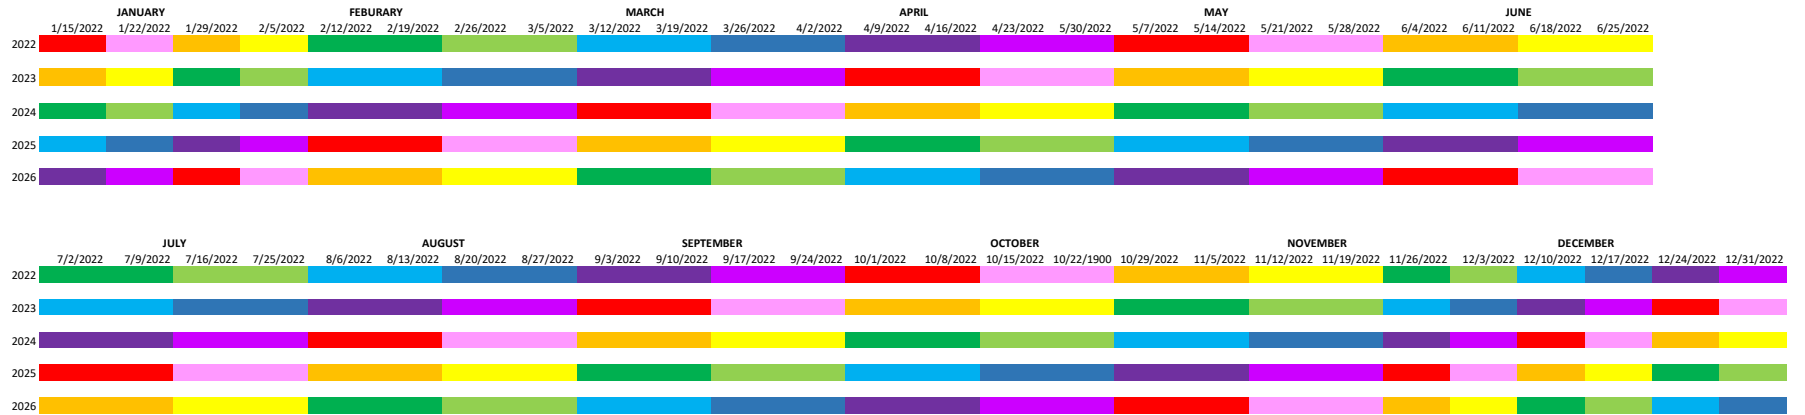

A - #1 Antonio & Heather  
 C - #3 JR & Denyse  
 E - #2 Jeff & Maalke  
 G - #7 Jan & Bill  
 I - #9 Diane & Ed

B - #5 Antonio & Heather  
 D - #4 JR & Denyse  
 F - #6 Glynis  
 H - #8 Scott  
 J - #10 Elaina & Joseph

PLEASE NOTE THE FIRST 2 WEEKS IN JANUARY ARE ALWAYS ALLOCATED TO MAINTENANCE.